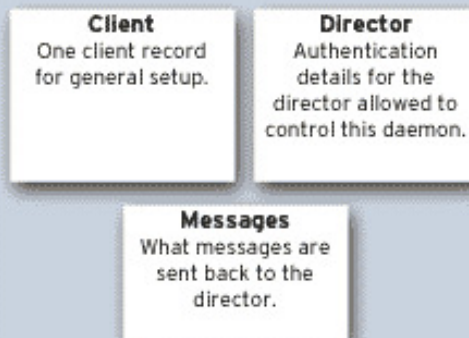

Director config (bacula-dir.conf)

Console config (bconsole.conf)

Director
Which directors this console can connect to. (Usually you have only one director.)

Simplified Bacula object definitions

File daemon config (bacula-fd.conf)