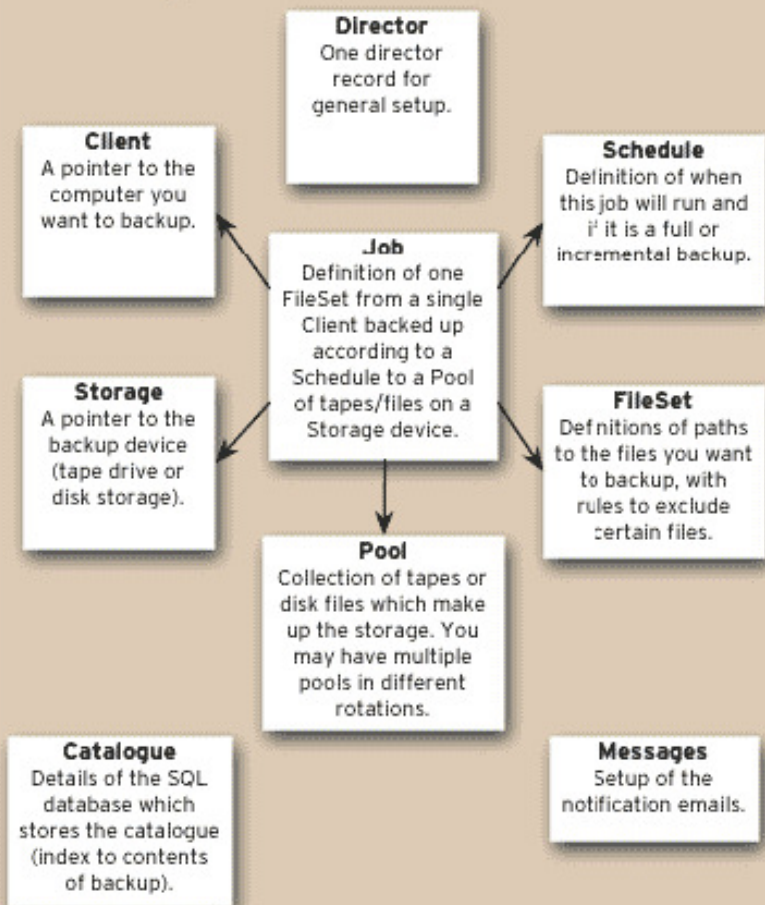

Director config (bacula-dir.conf)

Console config (bconsole.conf)

Director
Which directors this console can connect to. (Usually you have only one director.)

Simplified Bacula object definitions

File daemon config (bacula-fd.conf)

Storage daemon config (bacula-sd.conf)